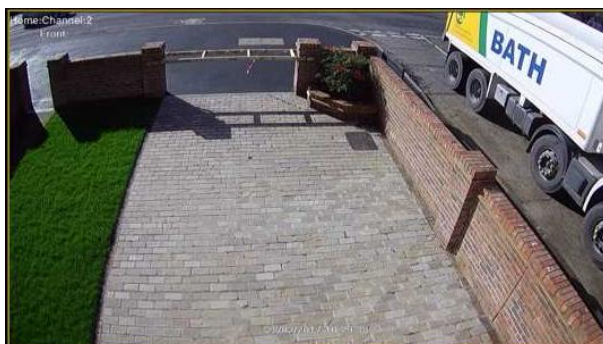

Annex G – Photos provided by residents of Celia Crescent

The photos below were provided by residents of Celia Crescent with the following comment:

The CCTV images clearly show that the narrow section of Celia Crescent that links to Kingston Road is in constant use by vehicles of all types including HGV's and the drivers of these vehicles continuously drive into and out of this junction as though it were a one way section of road with no regard for other road users.